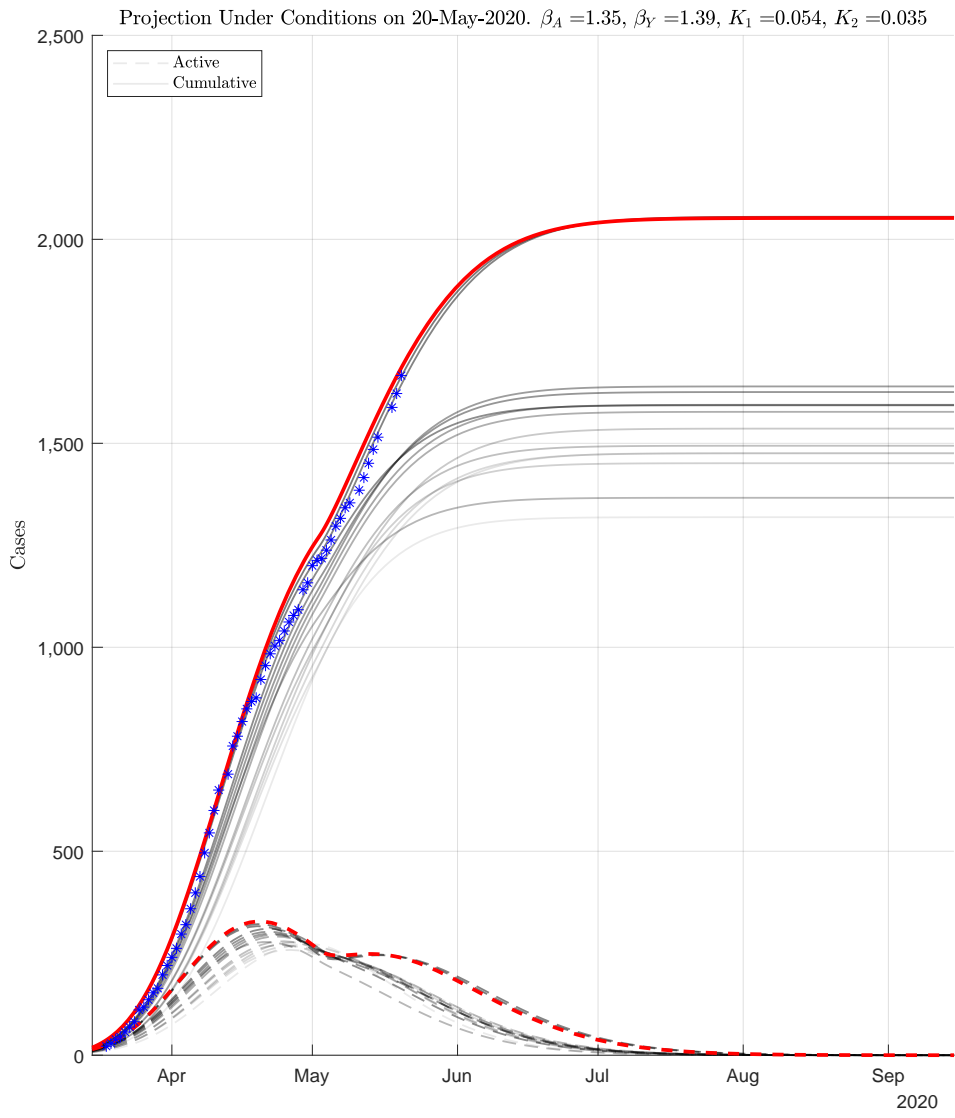

ABRIDGED REPORT

Assumption: Mobility restrictions lifted on May 1st, 2020. IMPORTANT: 705 congregated cases were removed from analysis on 20-May-2020. These cases are not included in projections. Gray lines represent past 15 model projections; more recent have darker color, current is in red.

Figure 0.0-1: IMPORTANT: 705 congregated cases were removed from analysis on 20-May-2020. These cases are not included in projections. File: SanAntonio20-May-2020-EVOLUTION