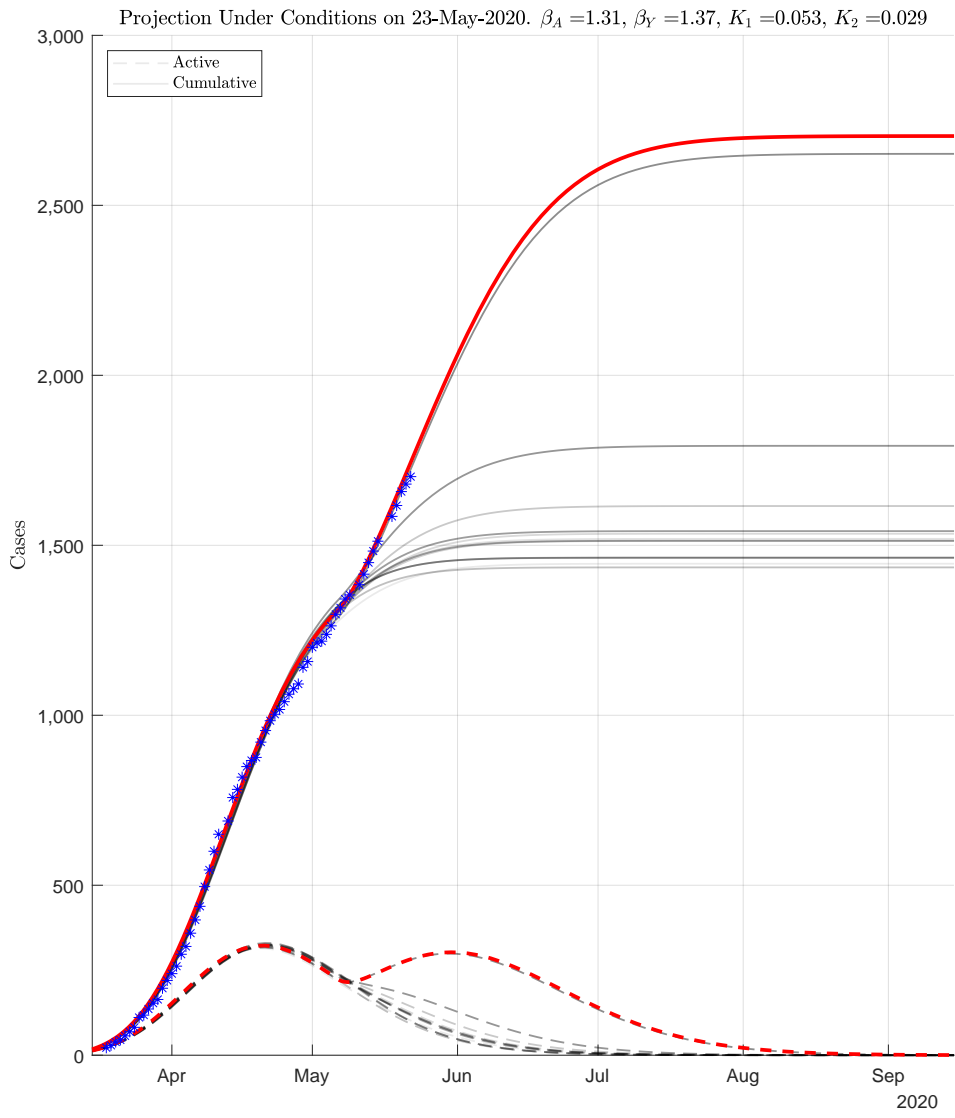

ABRIDGED REPORT

Assumption: Mobility restrictions lifted on May 1st, 2020. IMPORTANT: 716 congregated cases were removed from analysis on 22-May-2020. These cases are not included in projections. Gray lines represent past 15 model projections; more recent have darker color, current is in red.

Figure 0.0-1: IMPORTANT: 716 congregated cases were removed from analysis on 22-May-2020. These cases are not included in projections. File: SanAntonio22-May-2020-EVOLUTION