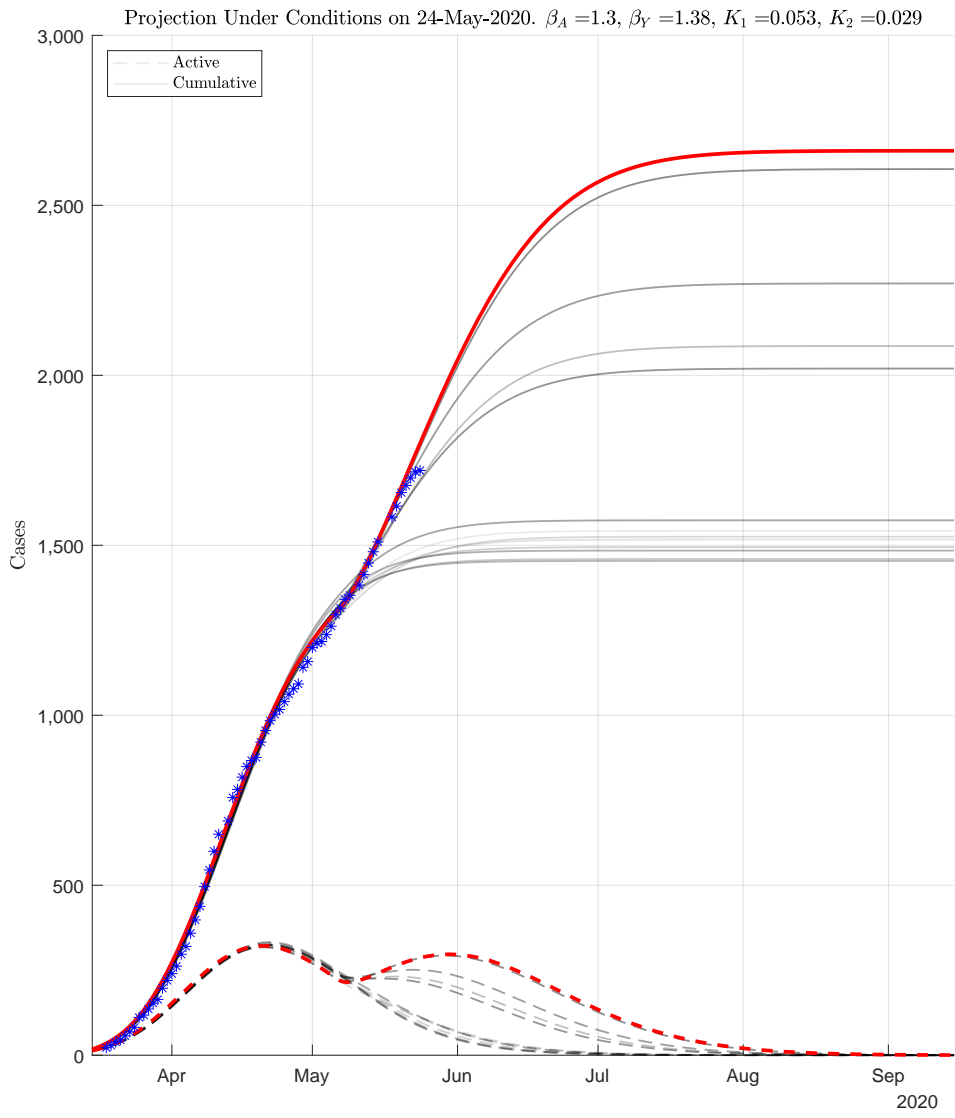

ABRIDGED REPORT

Assumption: Mobility restrictions lifted on May 1st, 2020. **IMPORTANT:** 729 congregated cases were removed from analysis on 24-May-2020. These cases are not included in projections. Gray lines represent past 15 model projections; more recent have darker color, current is in red.

Figure 0.0-1: **IMPORTANT:** 729 congregated cases were removed from analysis on 24-May-2020. These cases are not included in projections. File: SanAntonio24-May-2020-EVOLUTION