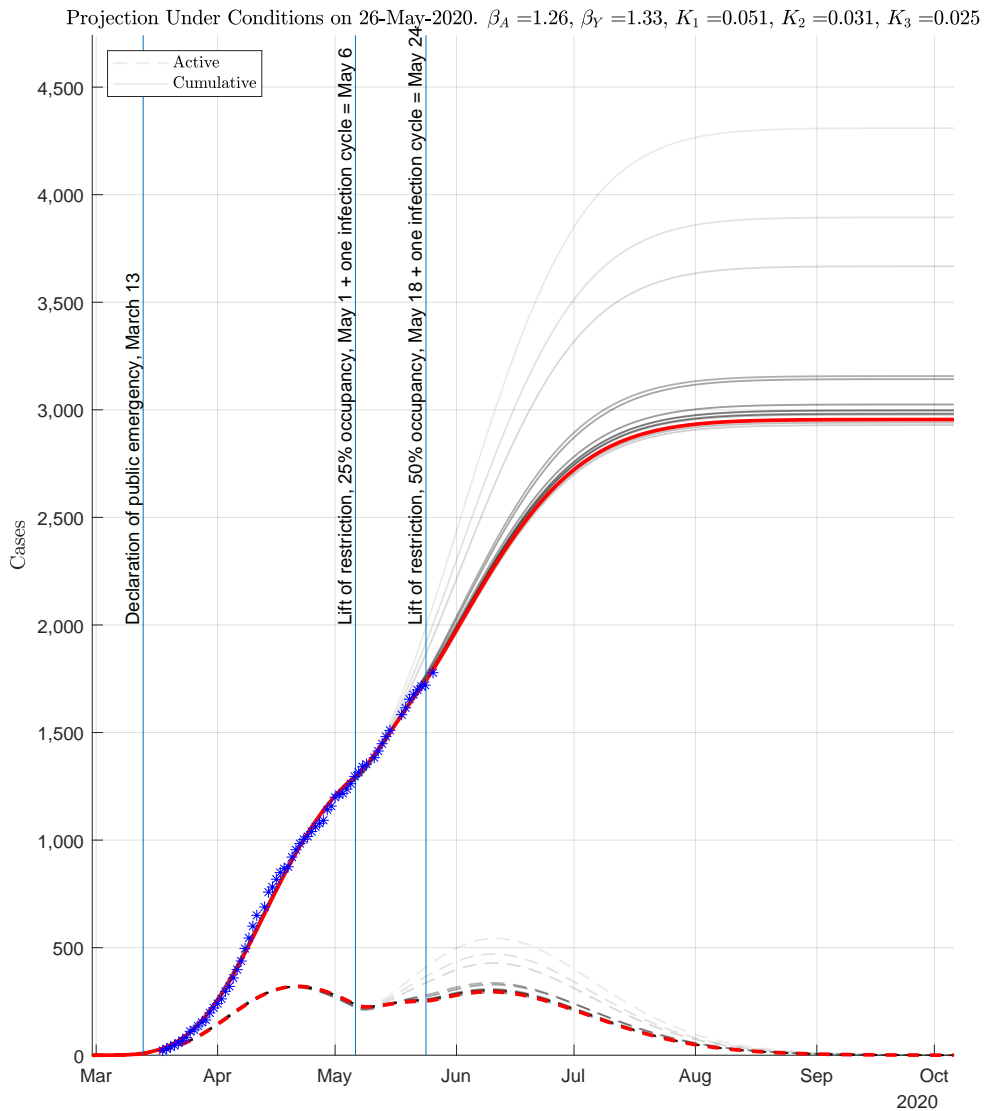

ABRIDGED REPORT

Assumption: Mobility restrictions lifted on May 1st, 2020. **IMPORTANT:** 747 congregated cases were removed from analysis on 26-May-2020. These cases are not included in projections. Gray lines represent past 15 model projections; more recent have darker color, current is in red.

Figure 0.0-1: **IMPORTANT:** 747 congregated cases were removed from analysis on 26-May-2020. These cases are not included in projections. File: SanAntonio26-May-2020-EVOLUTION