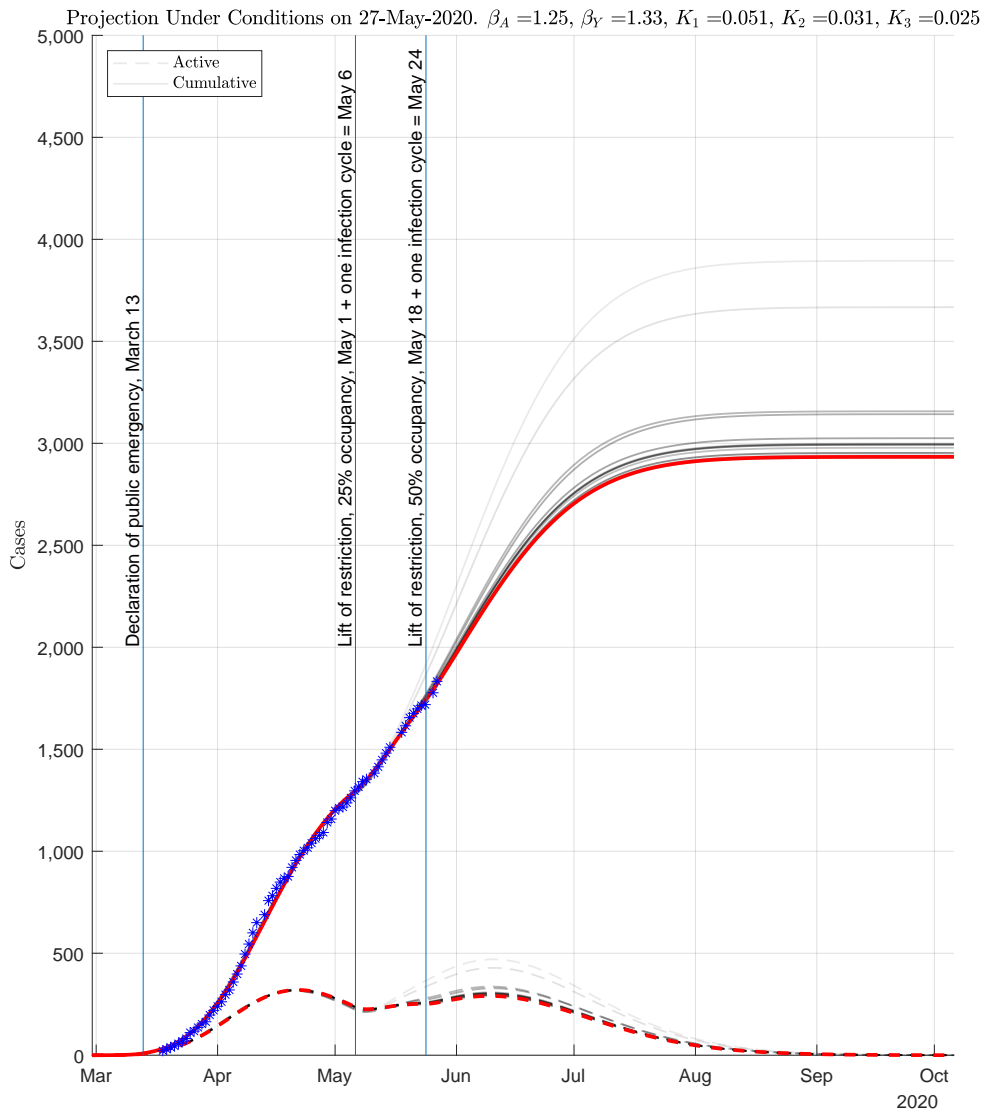

ABRIDGED REPORT

Assumption: Mobility restrictions lifted on May 1st, 2020. IMPORTANT: 750 congregated cases were removed from analysis on 27-May-2020. These cases are not included in projections. Gray lines represent past 15 model projections; more recent have darker color, current is in red.

Figure 0.0-1: IMPORTANT: 750 congregated cases were removed from analysis on 27-May-2020. These cases are not included in projections. File: SanAntonio27-May-2020-EVOLUTION