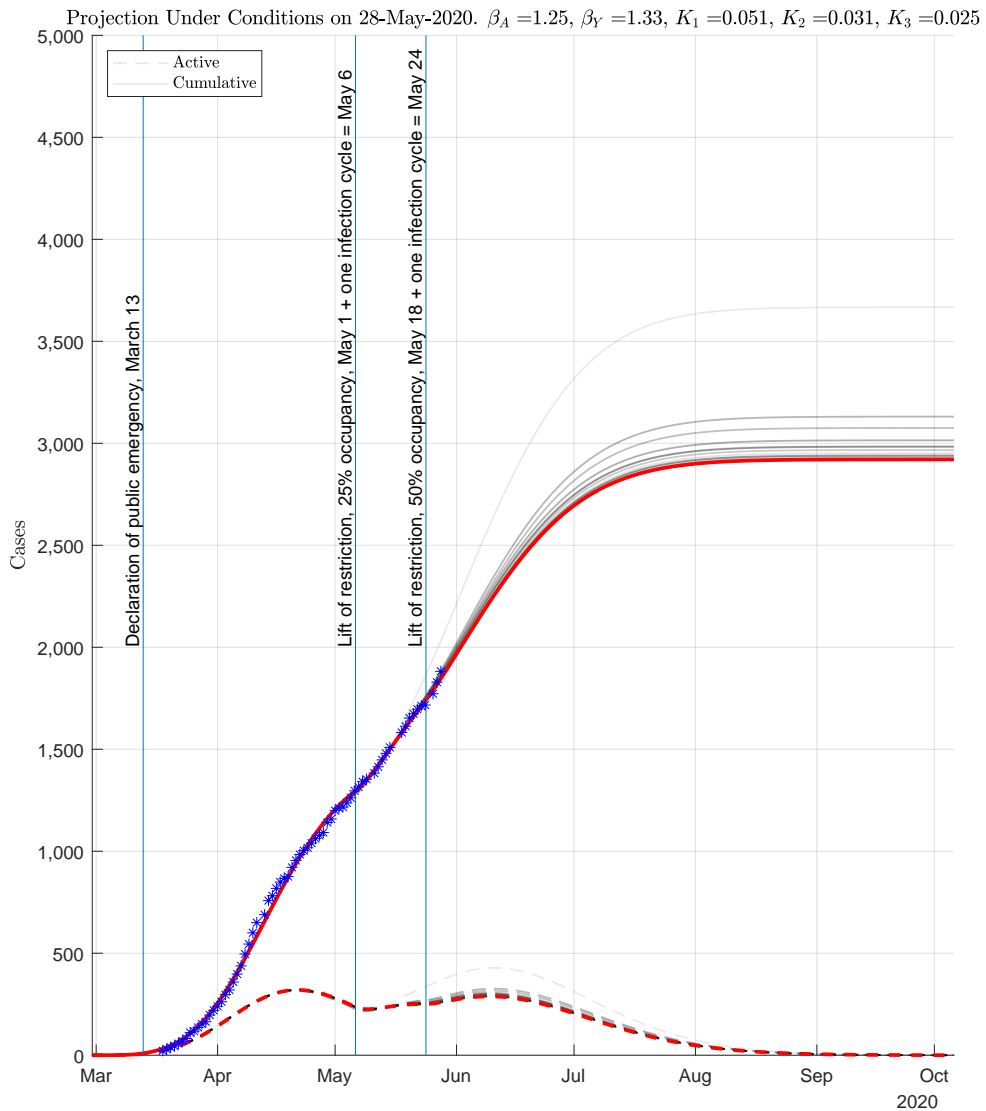

ABRIDGED REPORT

Assumption: Mobility restrictions lifted on May 1st, 2020. IMPORTANT: 754 congregated cases were removed from analysis on 28-May-2020. These cases are not included in projections. Gray lines represent past 15 model projections; more recent have darker color, current is in red.

Figure 0.0-1: IMPORTANT: 754 congregated cases were removed from analysis on 28-May-2020. These cases are not included in projections. File: SanAntonio28-May-2020-EVOLUTION