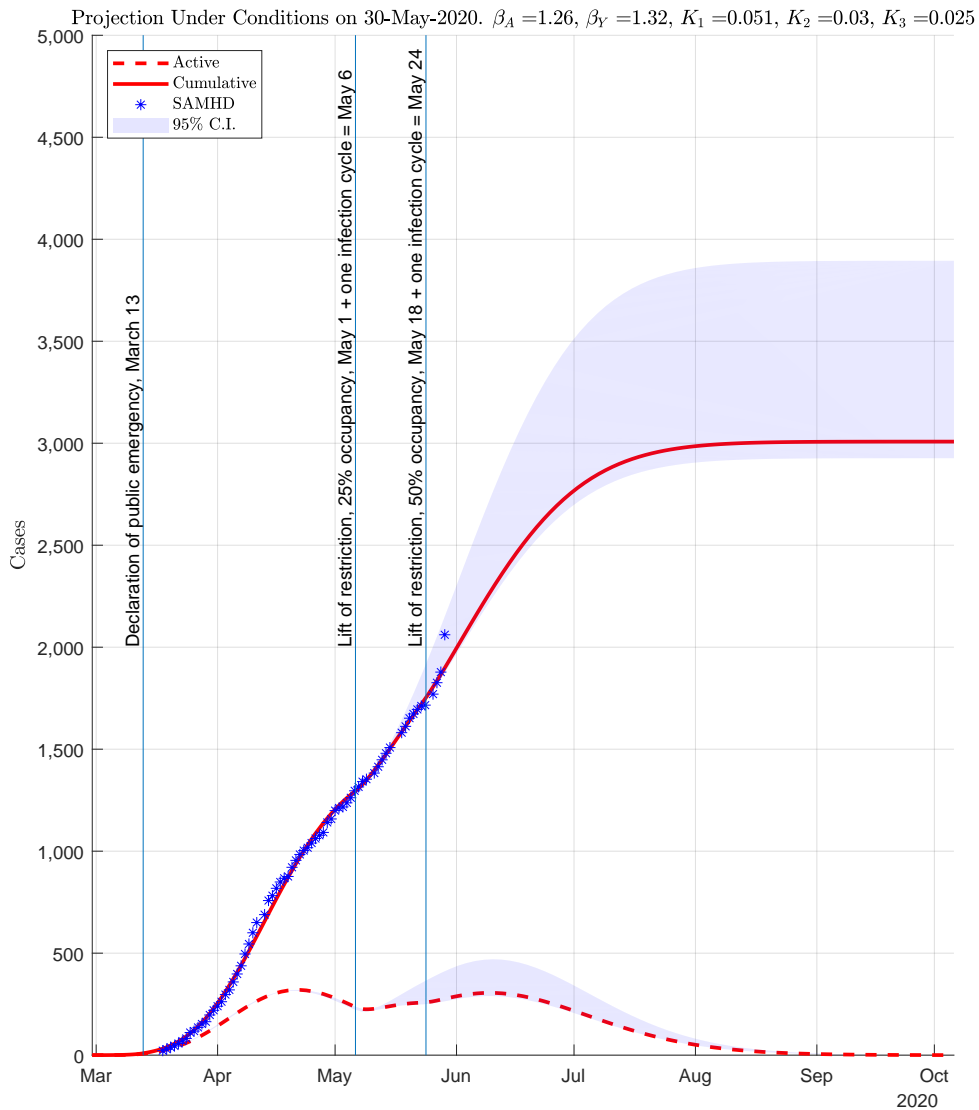

ABRIDGED REPORT

IMPORTANT: 764 congregated cases were removed from analysis on 30-May-2020. These cases are not included in projections.

Figure 0.0-1: IMPORTANT: 764 congregated cases were removed from analysis on 30-May-2020. These cases are not included in projections. File: SanAntonio30-May-2020-EVOLUTION