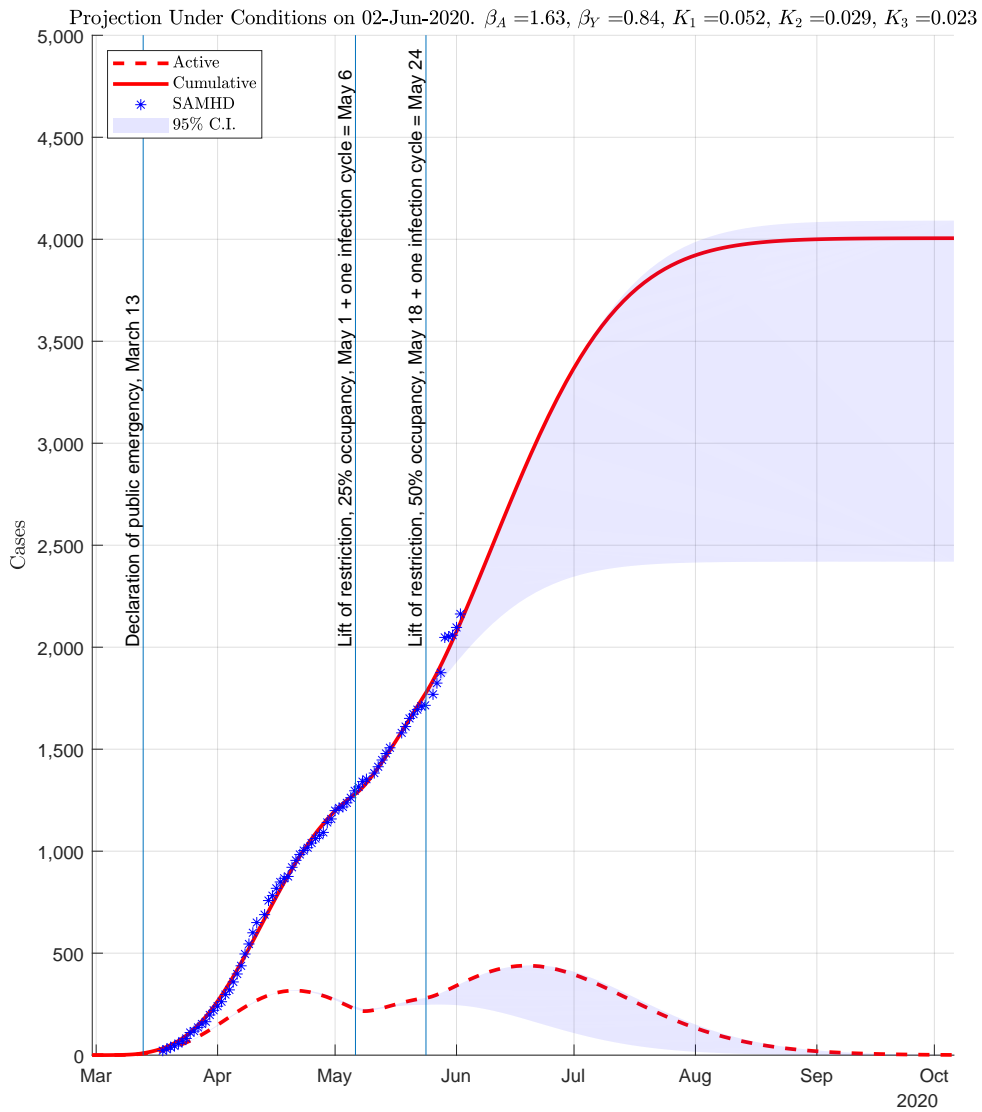

ABRIDGED REPORT

IMPORTANT: 790 congregated cases were removed from analysis on 02-Jun-2020. These cases are not included in projections.

Figure 0.0-1: IMPORTANT: 790 congregated cases were removed from analysis on 02-Jun-2020. These cases are not included in projections. File: SanAntonio02-Jun-2020-EVOLUTION

Colored annular wedge represents confidence interval for projected number of cases. Color represents hazard.

Figure 0.0-2: File: SanAntonio02-Jun-2020-INDICATOR-K3