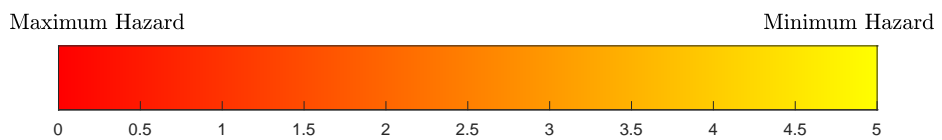

Colored annular wedge represents confidence interval for projected number of cases. Color represents hazard.

Figure 0.0-2: File: SanAntonio02-Jun-2020-INDICATOR-K3