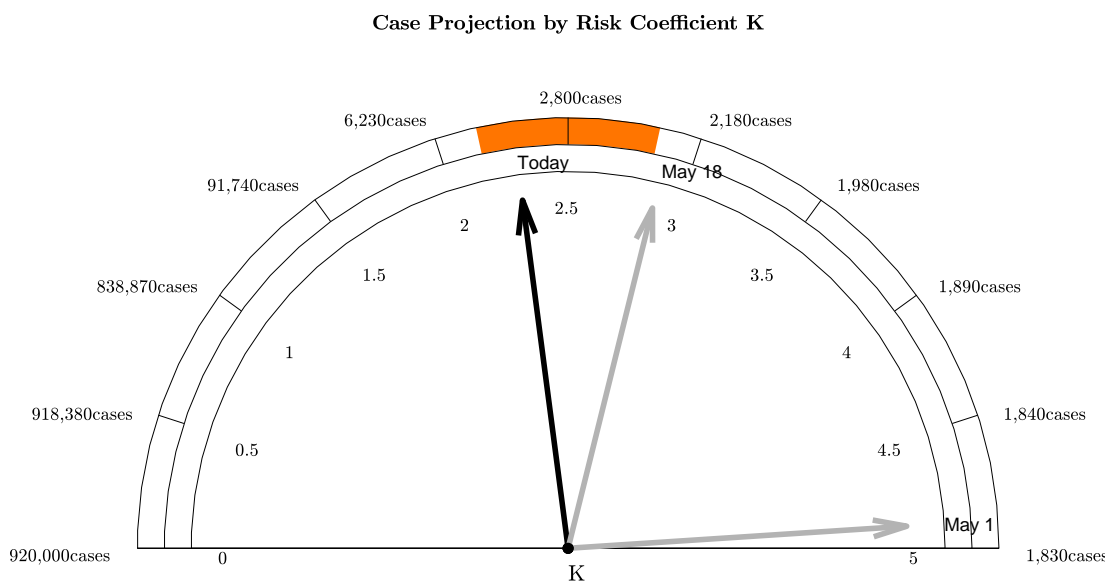

ABRIDGED REPORT

IMPORTANT: 790 congregated cases were removed from analysis on 02-Jun-2020. These cases are not included in projections.

Figure 0.0-1: IMPORTANT: 790 congregated cases were removed from analysis on 02-Jun-2020. These cases are not included in projections. File: SanAntonio02-Jun-2020-EVOLUTION

Colored annular wedge represents confidence interval for projected number of cases. Color represents hazard.

Figure 0.0-2: File: SanAntonio02-Jun-2020-INDICATOR-K3