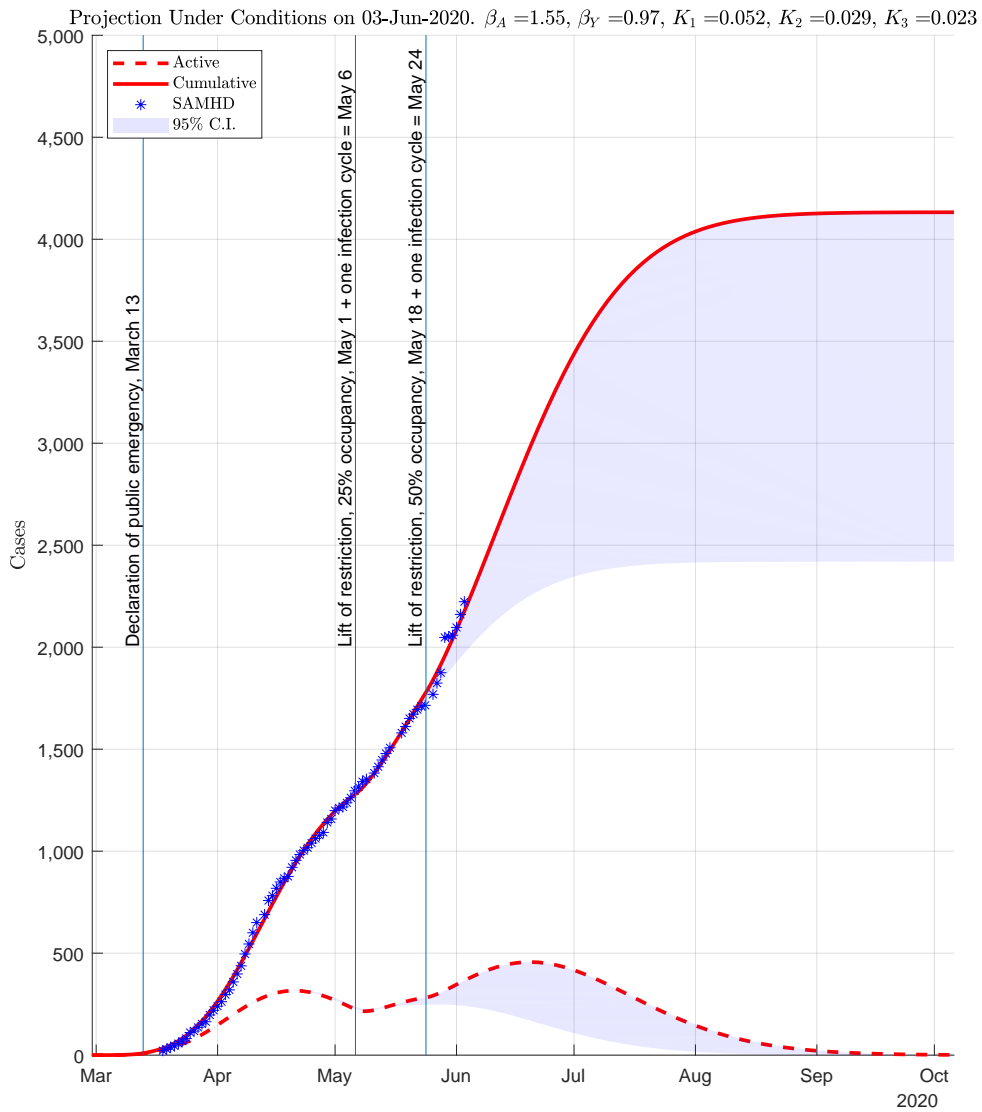

ABRIDGED REPORT

IMPORTANT: 795 congregated cases were removed from analysis on 03-Jun-2020. These cases are not included in projections.

Figure 0.0-1: IMPORTANT: 795 congregated cases were removed from analysis on 03-Jun-2020. These cases are not included in projections. File: SanAntonio03-Jun-2020-EVOLUTION

Colored annular wedge represents confidence interval for projected number of cases. Color represents hazard.

Figure 0.0-2: File: SanAntonio03-Jun-2020-INDICATOR-K3