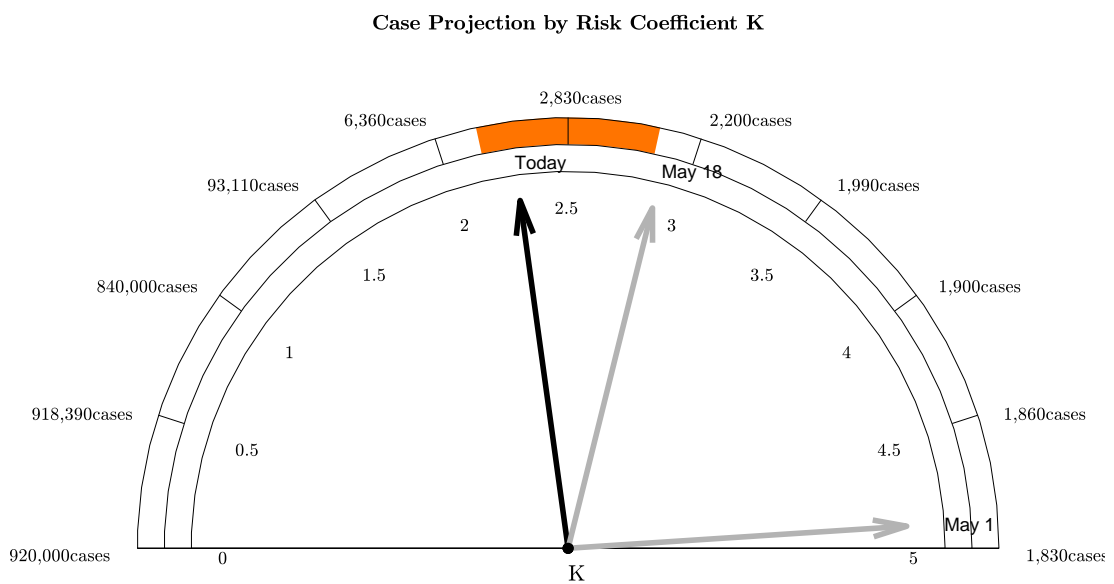

ABRIDGED REPORT

IMPORTANT: 795 congregated cases were removed from analysis on 03-Jun-2020. These cases are not included in projections.

Figure 0.0-1: IMPORTANT: 795 congregated cases were removed from analysis on 03-Jun-2020. These cases are not included in projections. File: SanAntonio03-Jun-2020-EVOLUTION

Colored annular wedge represents confidence interval for projected number of cases. Color represents hazard.

Figure 0.0-2: File: SanAntonio03-Jun-2020-INDICATOR-K3