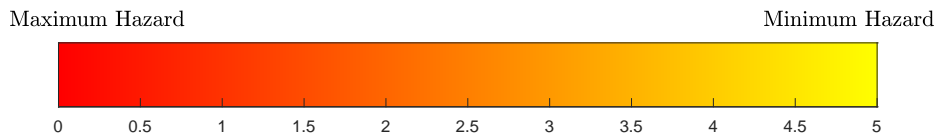

Colored annular wedge represents confidence interval for projected number of cases. Color represents hazard.

Figure 0.0-2: File: SanAntonio03-Jun-2020-INDICATOR-K3