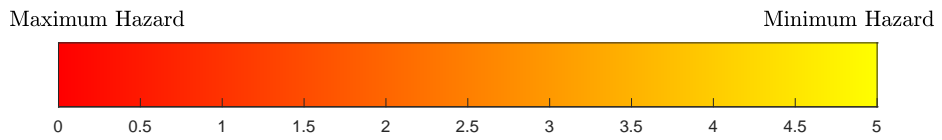

Colored annular wedge represents confidence interval for projected number of cases. Color represents hazard.

Figure 0.0-2: File: SanAntonio05-Jun-2020-INDICATOR-K3