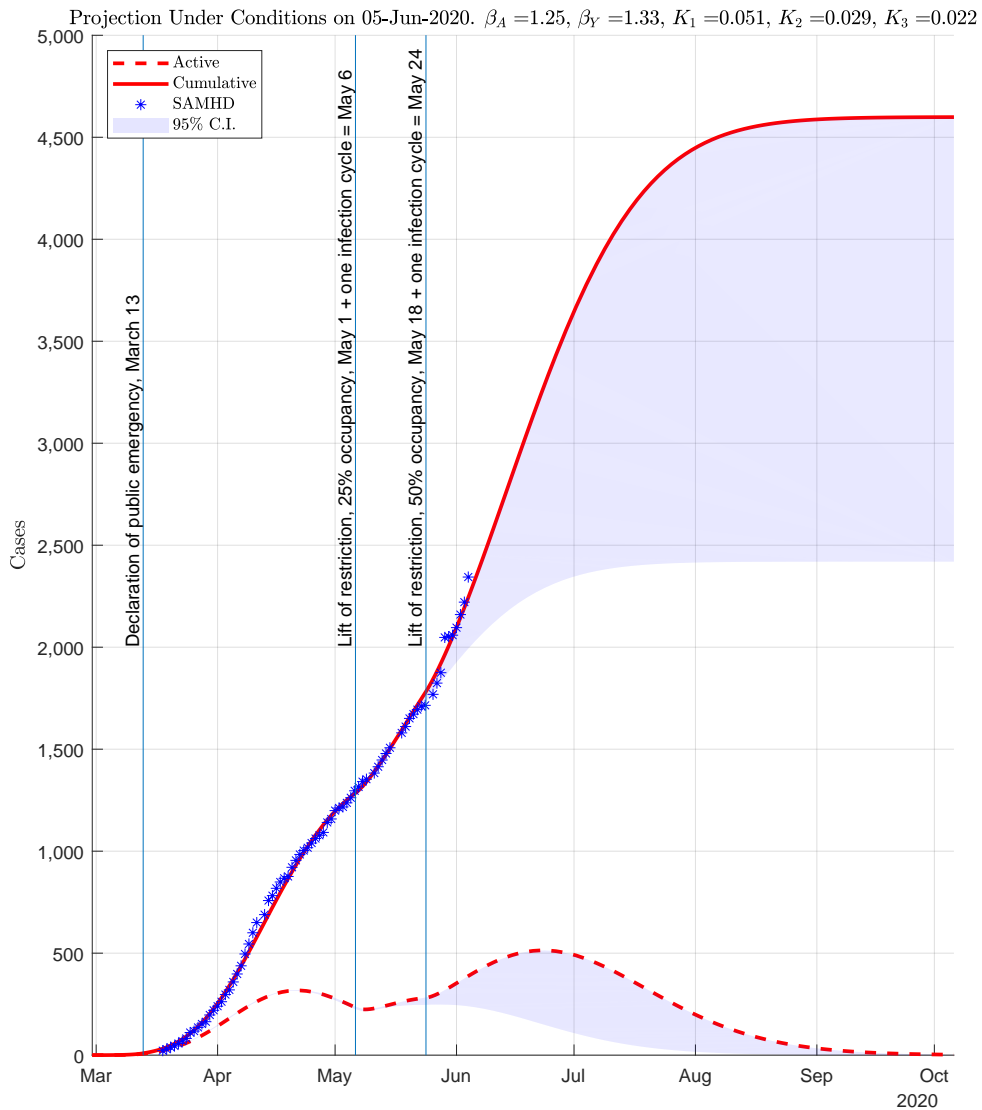

ABRIDGED REPORT

IMPORTANT: 798 congregated cases were removed from analysis on 05-Jun-2020. These cases are not included in projections.

Figure 0.0-1: IMPORTANT: 798 congregated cases were removed from analysis on 05-Jun-2020. These cases are not included in projections. File: SanAntonio05-Jun-2020-EVOLUTION

Colored annular wedge represents confidence interval for projected number of cases. Color represents hazard.

Figure 0.0-2: File: SanAntonio05-Jun-2020-INDICATOR-K3