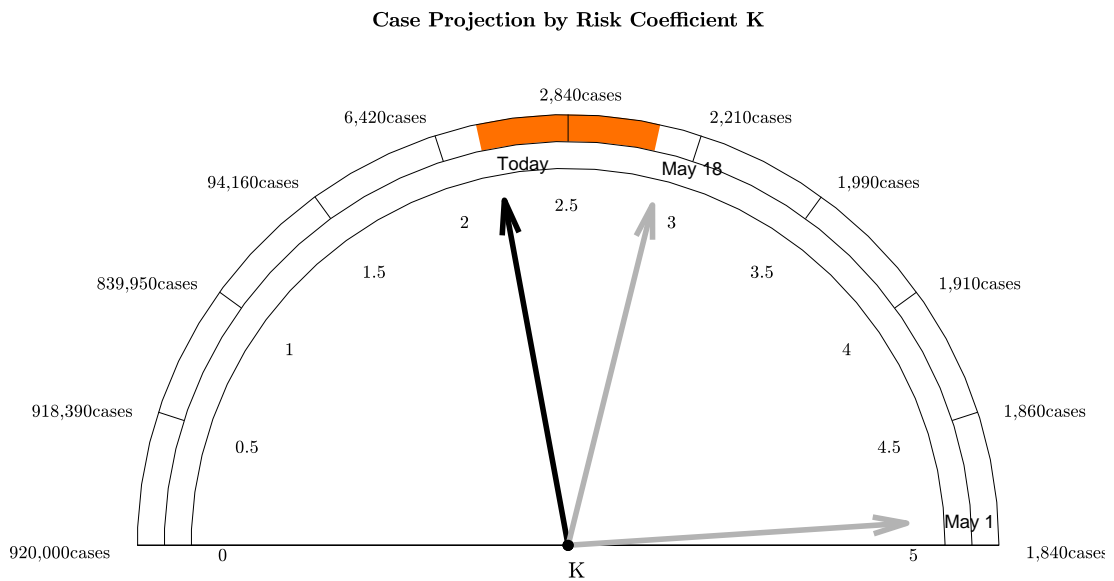

ABRIDGED REPORT

IMPORTANT: 798 congregated cases were removed from analysis on 05-Jun-2020. These cases are not included in projections.

Figure 0.0-1: IMPORTANT: 798 congregated cases were removed from analysis on 05-Jun-2020. These cases are not included in projections. File: SanAntonio05-Jun-2020-EVOLUTION

Colored annular wedge represents confidence interval for projected number of cases. Color represents hazard.

Figure 0.0-2: File: SanAntonio05-Jun-2020-INDICATOR-K3