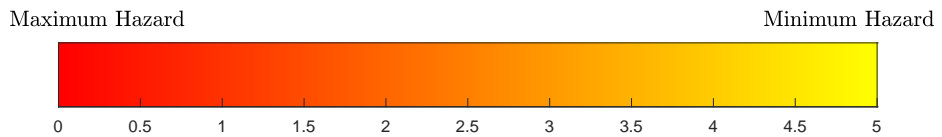

Colored annular wedge represents confidence interval for projected number of cases. Color represents hazard.

Figure 0.0-2: File: SanAntonio06-Jun-2020-INDICATOR-K3