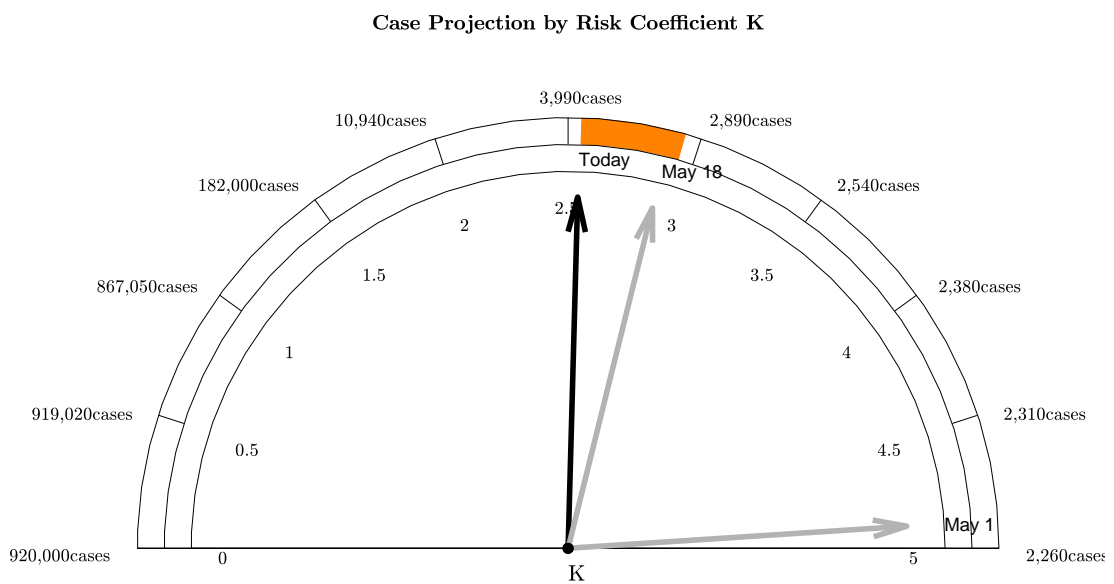

ABRIDGED REPORT

IMPORTANT: 815 congregated cases were removed from analysis on 06-Jun-2020. These cases are not included in projections.

Figure 0.0-1: IMPORTANT: 815 congregated cases were removed from analysis on 06-Jun-2020. These cases are not included in projections. File: SanAntonio06-Jun-2020-EVOLUTION

Colored annular wedge represents confidence interval for projected number of cases. Color represents hazard.

Figure 0.0-2: File: SanAntonio06-Jun-2020-INDICATOR-K3