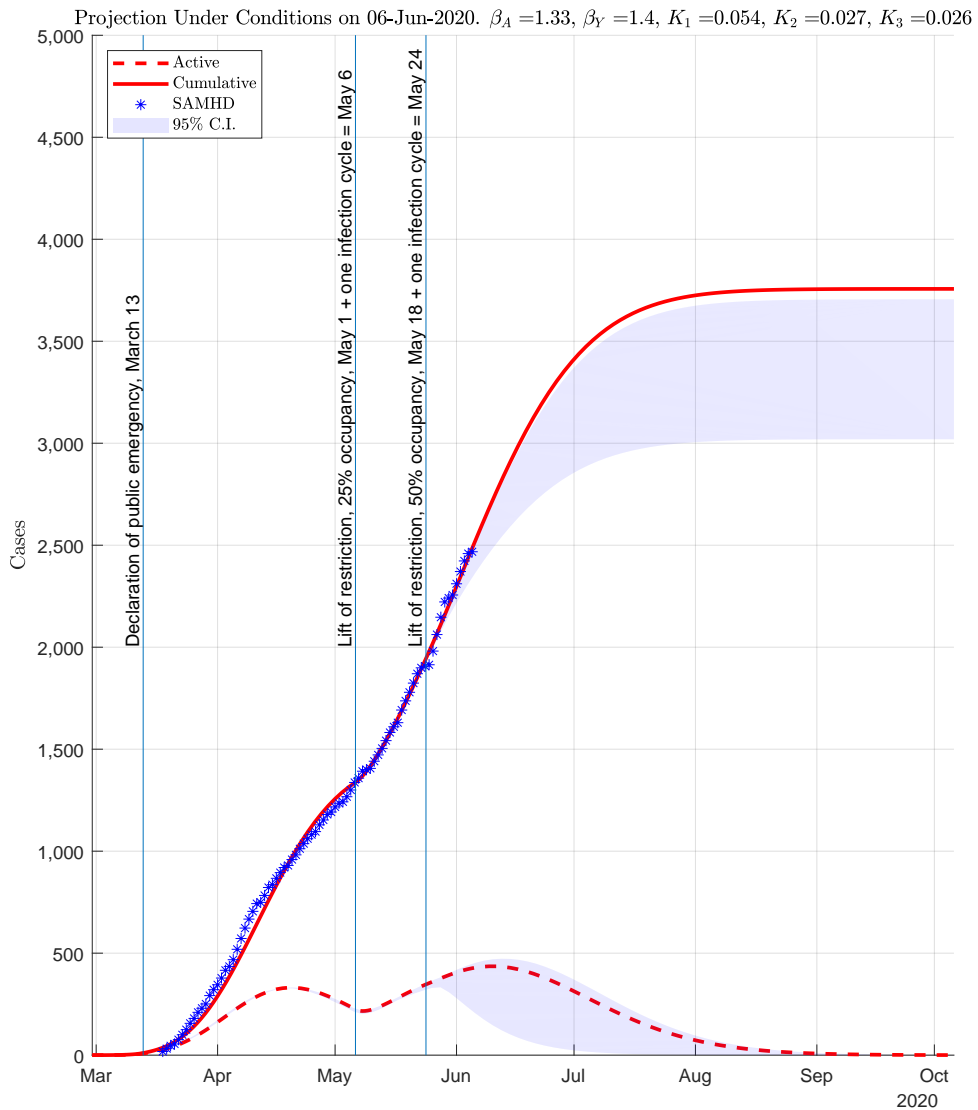

ABRIDGED REPORT

IMPORTANT: 815 congregated cases were removed from analysis on 06-Jun-2020. These cases are not included in projections.

Figure 0.0-1: IMPORTANT: 815 congregated cases were removed from analysis on 06-Jun-2020. These cases are not included in projections. File: SanAntonio06-Jun-2020-EVOLUTION

Colored annular wedge represents confidence interval for projected number of cases. Color represents hazard.

Figure 0.0-2: File: SanAntonio06-Jun-2020-INDICATOR-K3