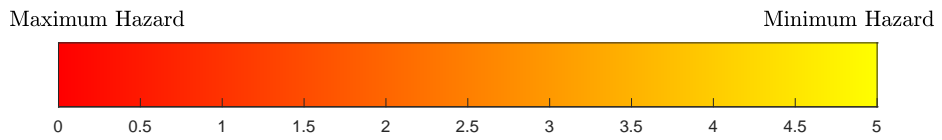

Colored annular wedge represents confidence interval for projected number of cases. Color represents hazard.

Figure 0.0-2: File: SanAntonio07-Jun-2020-INDICATOR-K3