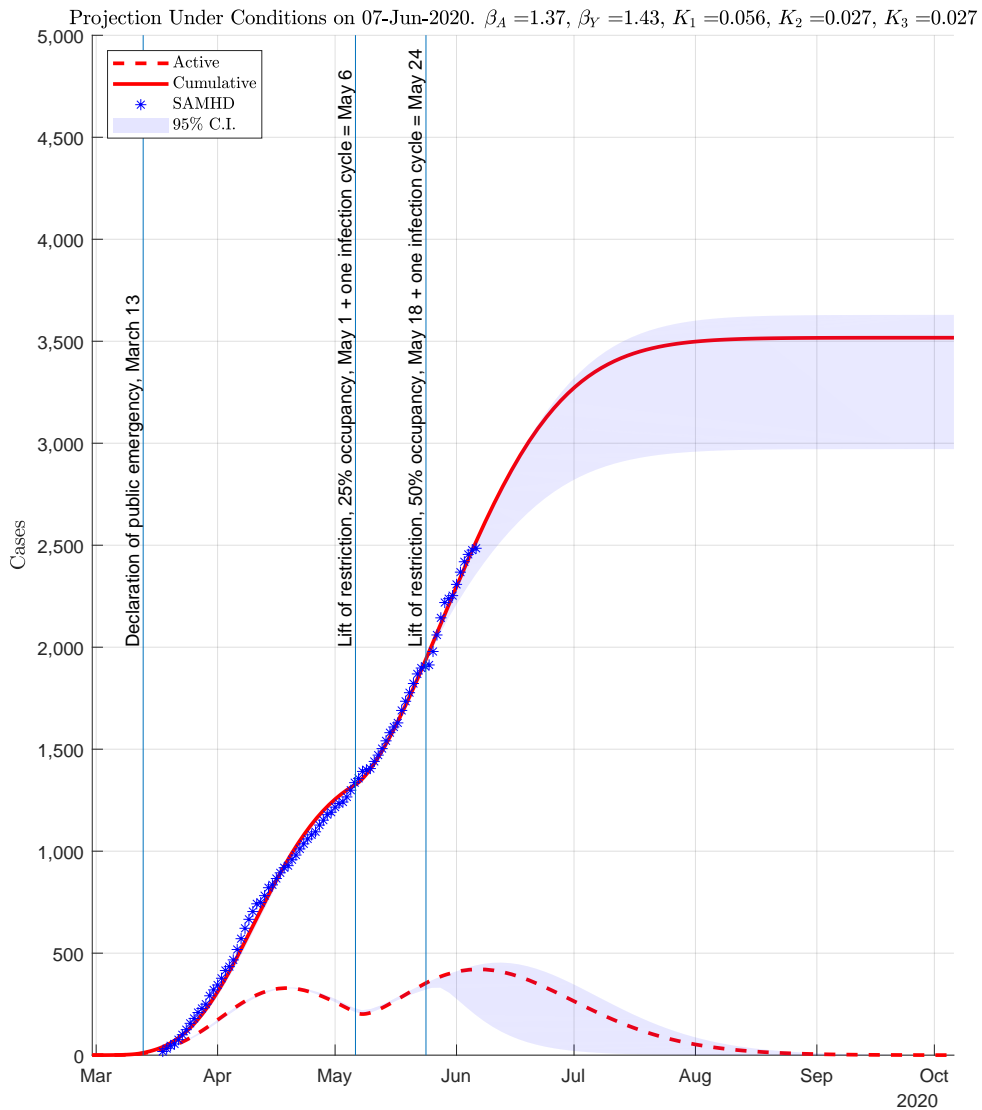

ABRIDGED REPORT

IMPORTANT: 819 congregated cases were removed from analysis on 07-Jun-2020. These cases are not included in projections.

Figure 0.0-1: IMPORTANT: 819 congregated cases were removed from analysis on 07-Jun-2020. These cases are not included in projections. File: SanAntonio07-Jun-2020-EVOLUTION

Colored annular wedge represents confidence interval for projected number of cases. Color represents hazard.

Figure 0.0-2: File: SanAntonio07-Jun-2020-INDICATOR-K3