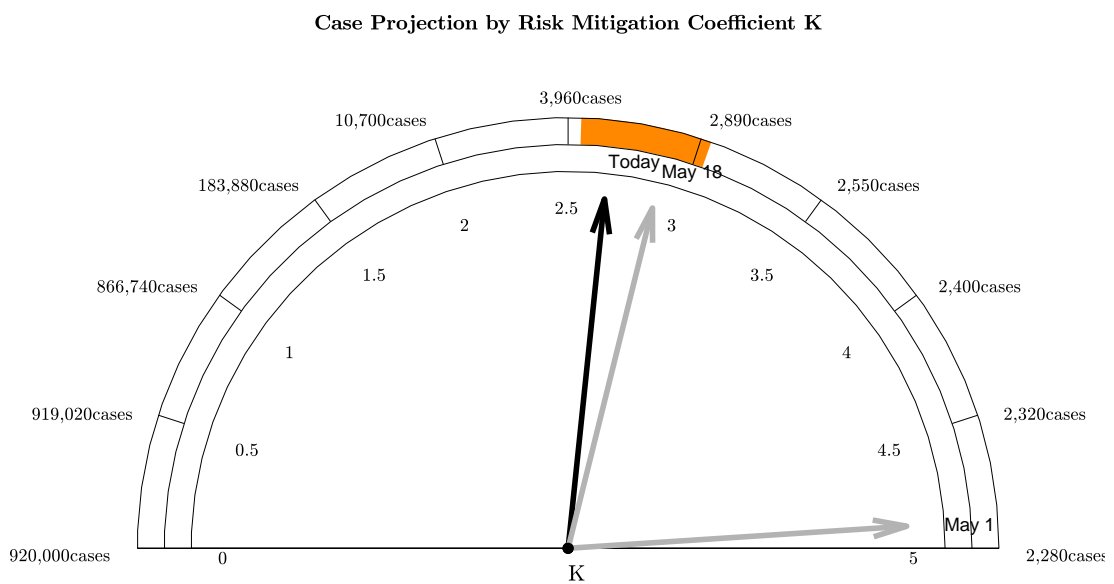

ABRIDGED REPORT

IMPORTANT: 819 congregated cases were removed from analysis on 07-Jun-2020. These cases are not included in projections.

Figure 0.0-1: IMPORTANT: 819 congregated cases were removed from analysis on 07-Jun-2020. These cases are not included in projections. File: SanAntonio07-Jun-2020-EVOLUTION

Colored annular wedge represents confidence interval for projected number of cases. Color represents hazard.

Figure 0.0-2: File: SanAntonio07-Jun-2020-INDICATOR-K3