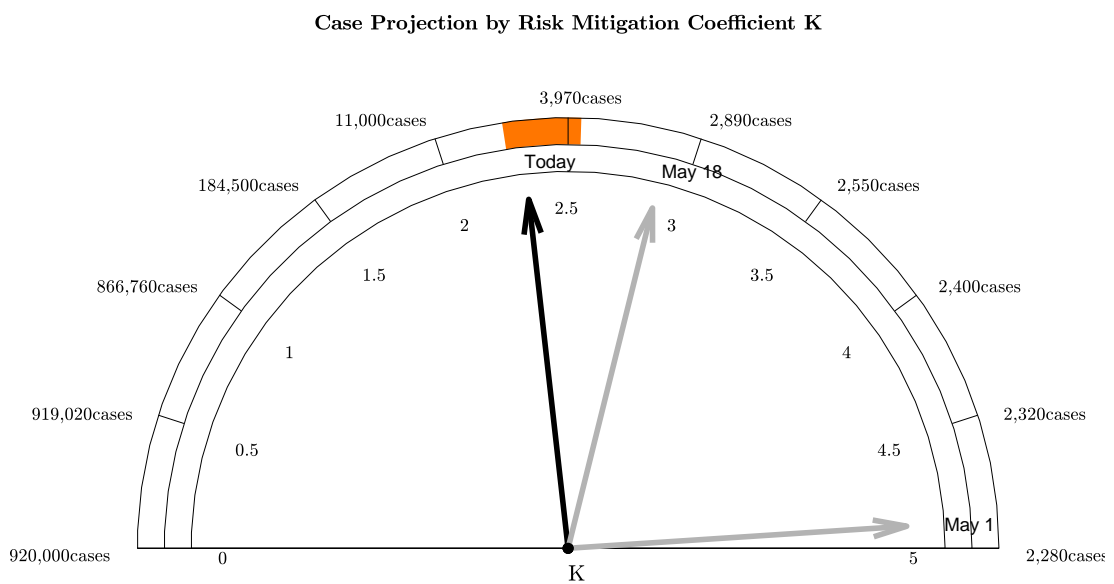

ABRIDGED REPORT

IMPORTANT: 826 congregated cases were removed from analysis on 09-Jun-2020. These cases are not included in projections.

Figure 0.0-1: IMPORTANT: 826 congregated cases were removed from analysis on 09-Jun-2020. These cases are not included in projections. File: SanAntonio09-Jun-2020-EVOLUTION

Colored annular wedge represents confidence interval for projected number of cases. Color represents hazard.

Figure 0.0-2: File: SanAntonio09-Jun-2020-INDICATOR-K3