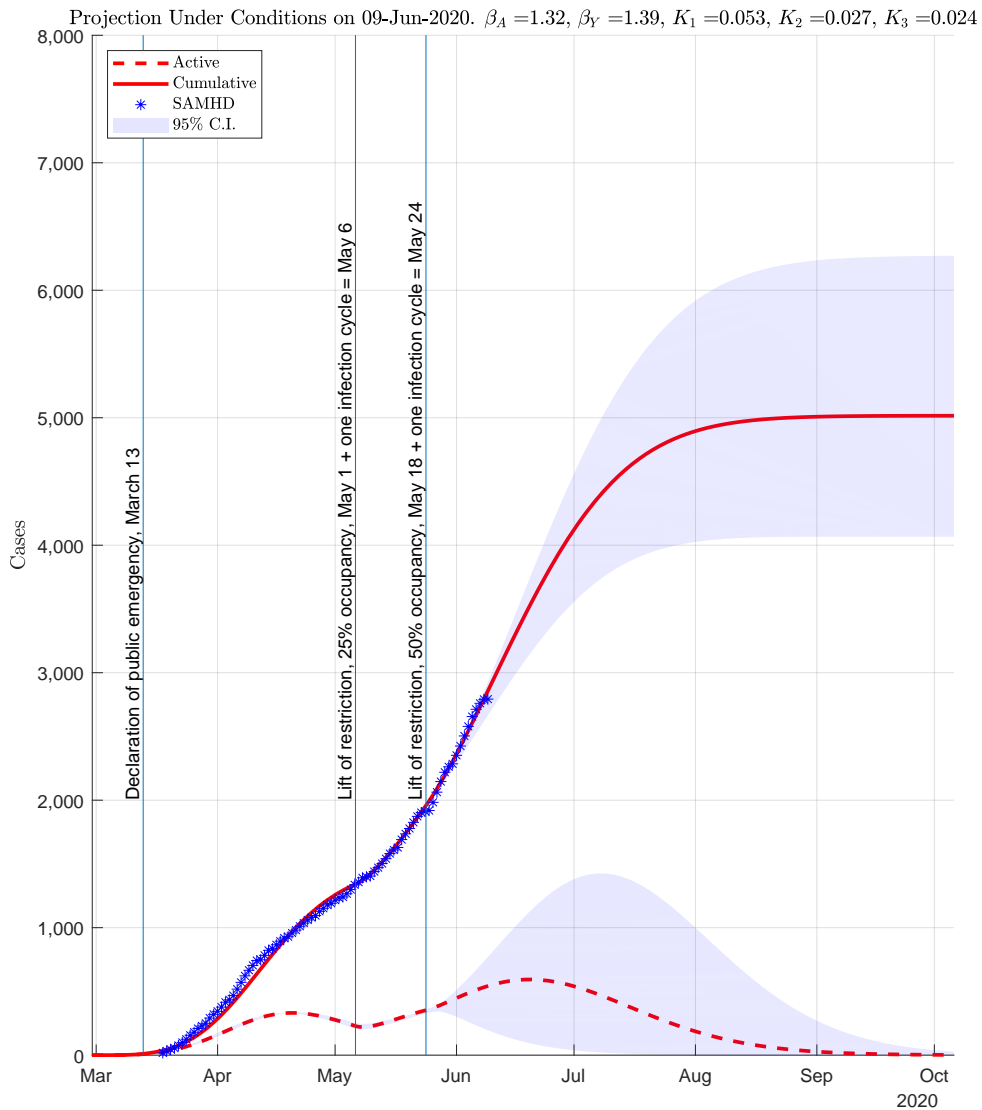

ABRIDGED REPORT

IMPORTANT: 826 congregated cases were removed from analysis on 09-Jun-2020. These cases are not included in projections.

Figure 0.0-1: IMPORTANT: 826 congregated cases were removed from analysis on 09-Jun-2020. These cases are not included in projections. File: SanAntonio09-Jun-2020-EVOLUTION

Colored annular wedge represents confidence interval for projected number of cases. Color represents hazard.

Figure 0.0-2: File: SanAntonio09-Jun-2020-INDICATOR-K3