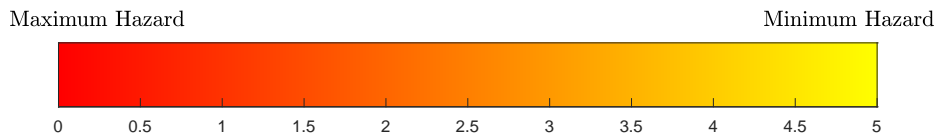

Colored annular wedge represents confidence interval for projected number of cases. Color represents hazard.

Figure 0.0-2: File: SanAntonio09-Jun-2020-INDICATOR-K3