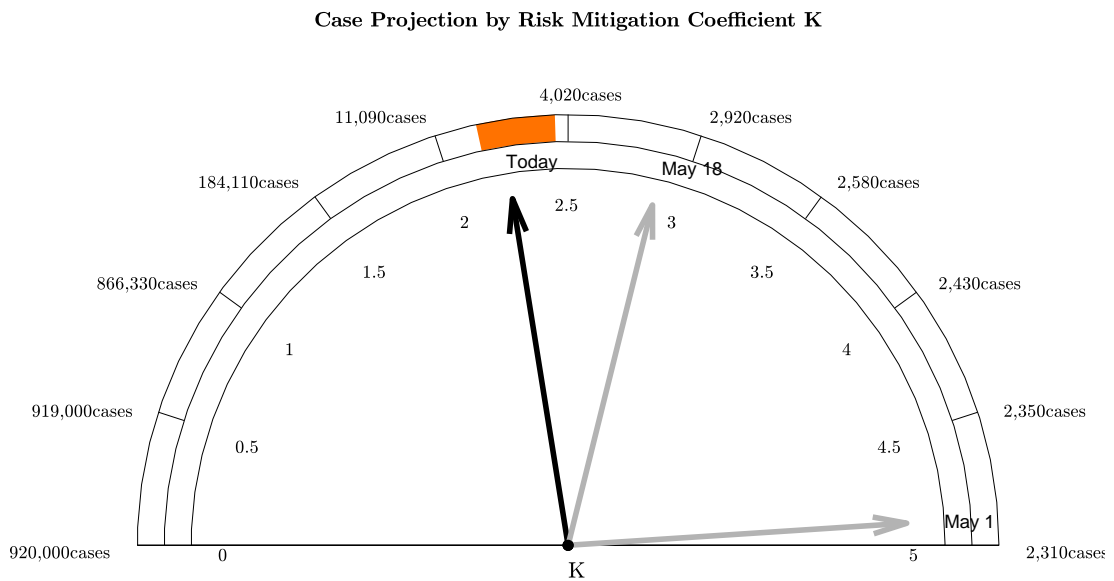

**ABRIDGED REPORT**

IMPORTANT: 835 congregated cases were removed from analysis on 10-Jun-2020. These cases are not included in projections.

Figure 0.0-1: IMPORTANT: 835 congregated cases were removed from analysis on 10-Jun-2020. These cases are not included in projections. File: SanAntonio10-Jun-2020-EVOLUTION

Colored annular wedge represents confidence interval for projected number of cases. Color represents hazard.

Figure 0.0-2: File: SanAntonio10-Jun-2020-INDICATOR-K3