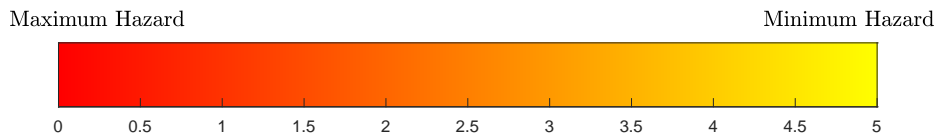

Colored annular wedge represents confidence interval for projected number of cases. Color represents hazard.

Figure 0.0-2: File: SanAntonio10-Jun-2020-INDICATOR-K3