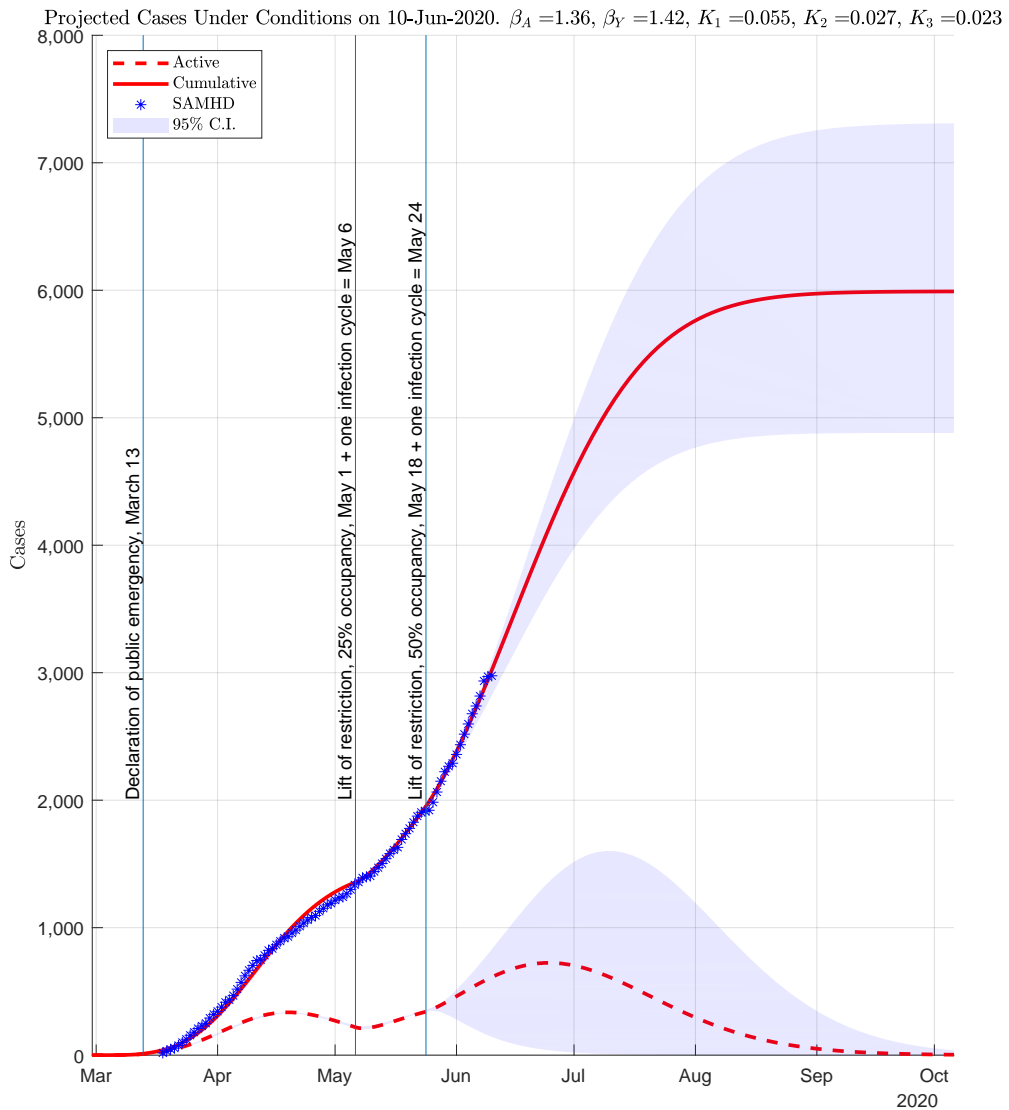

**ABRIDGED REPORT**

IMPORTANT: 835 congregated cases were removed from analysis on 10-Jun-2020. These cases are not included in projections.

Figure 0.0-1: IMPORTANT: 835 congregated cases were removed from analysis on 10-Jun-2020. These cases are not included in projections. File: SanAntonio10-Jun-2020-EVOLUTION

Colored annular wedge represents confidence interval for projected number of cases. Color represents hazard.

Figure 0.0-2: File: SanAntonio10-Jun-2020-INDICATOR-K3