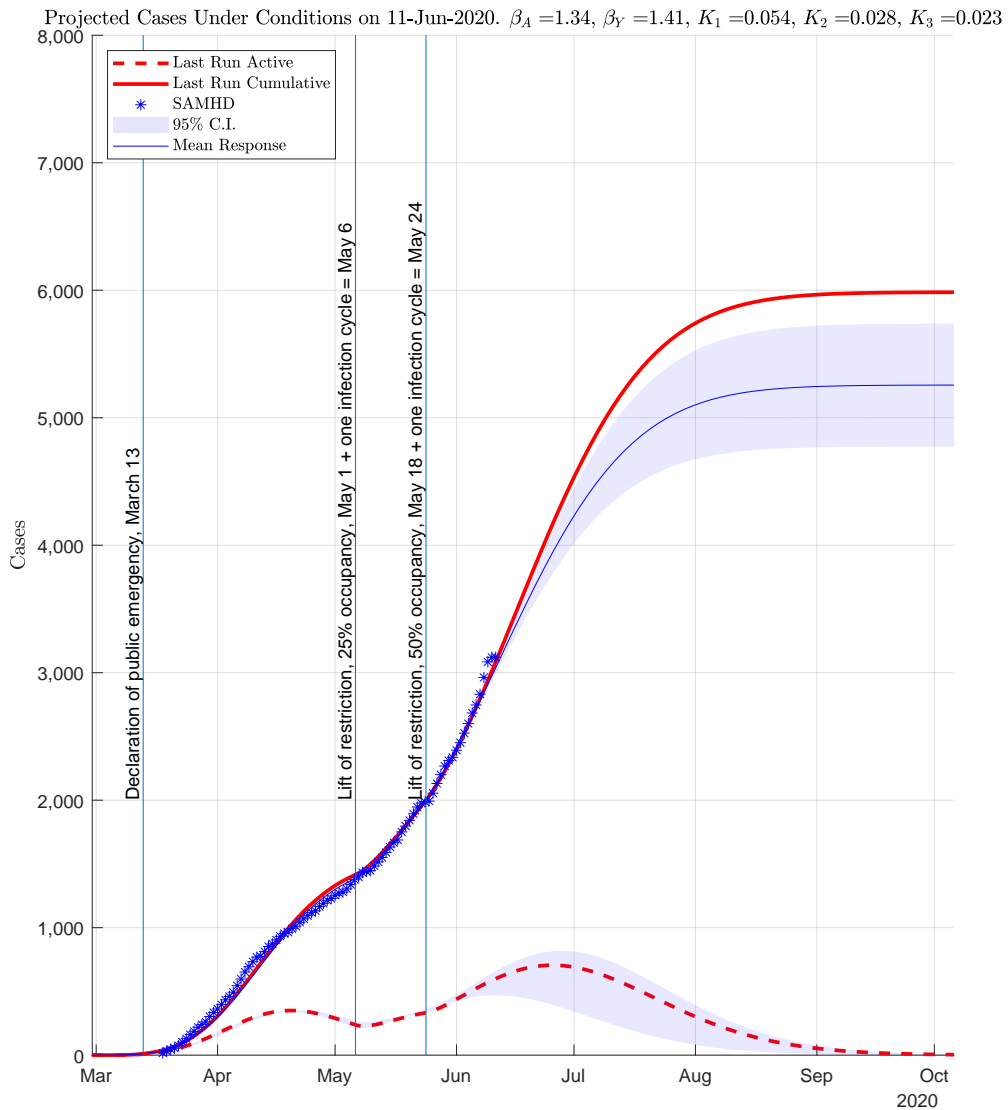

ABRIDGED REPORT

IMPORTANT: 856 congregated cases were removed from analysis on 11-Jun-2020. These cases are not included in projections.

Figure 0.0-1: IMPORTANT: 856 congregated cases were removed from analysis on 11-Jun-2020. These cases are not included in projections. File: SanAntonio11-Jun-2020-EVOLUTION

Colored annular wedge represents confidence interval for projected number of cases. Color represents hazard.

Figure 0.0-2: File: SanAntonio11-Jun-2020-INDICATOR-K3