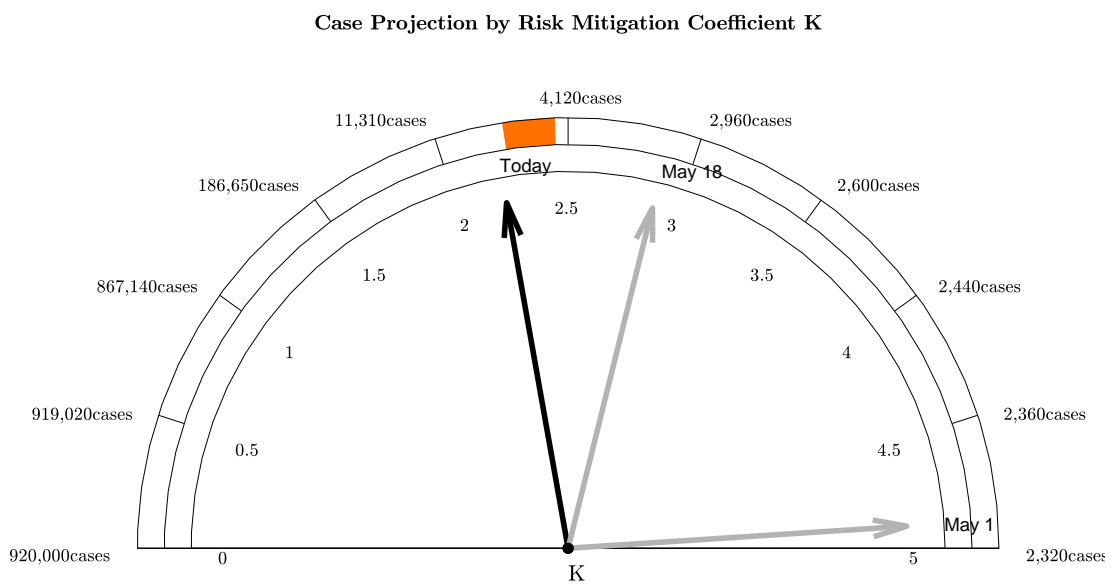

ABRIDGED REPORT

IMPORTANT: 856 congregated cases were removed from analysis on 11-Jun-2020. These cases are not included in projections.

Figure 0.0-1: IMPORTANT: 856 congregated cases were removed from analysis on 11-Jun-2020. These cases are not included in projections. File: SanAntonio11-Jun-2020-EVOLUTION

Colored annular wedge represents confidence interval for projected number of cases. Color represents hazard.

Figure 0.0-2: File: SanAntonio11-Jun-2020-INDICATOR-K3