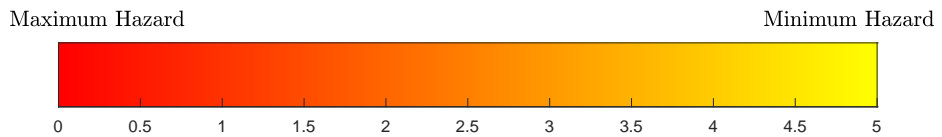

Colored annular wedge represents confidence interval for projected number of cases. Color represents hazard.

Figure 0.0-2: File: SanAntonio11-Jun-2020-INDICATOR-K3