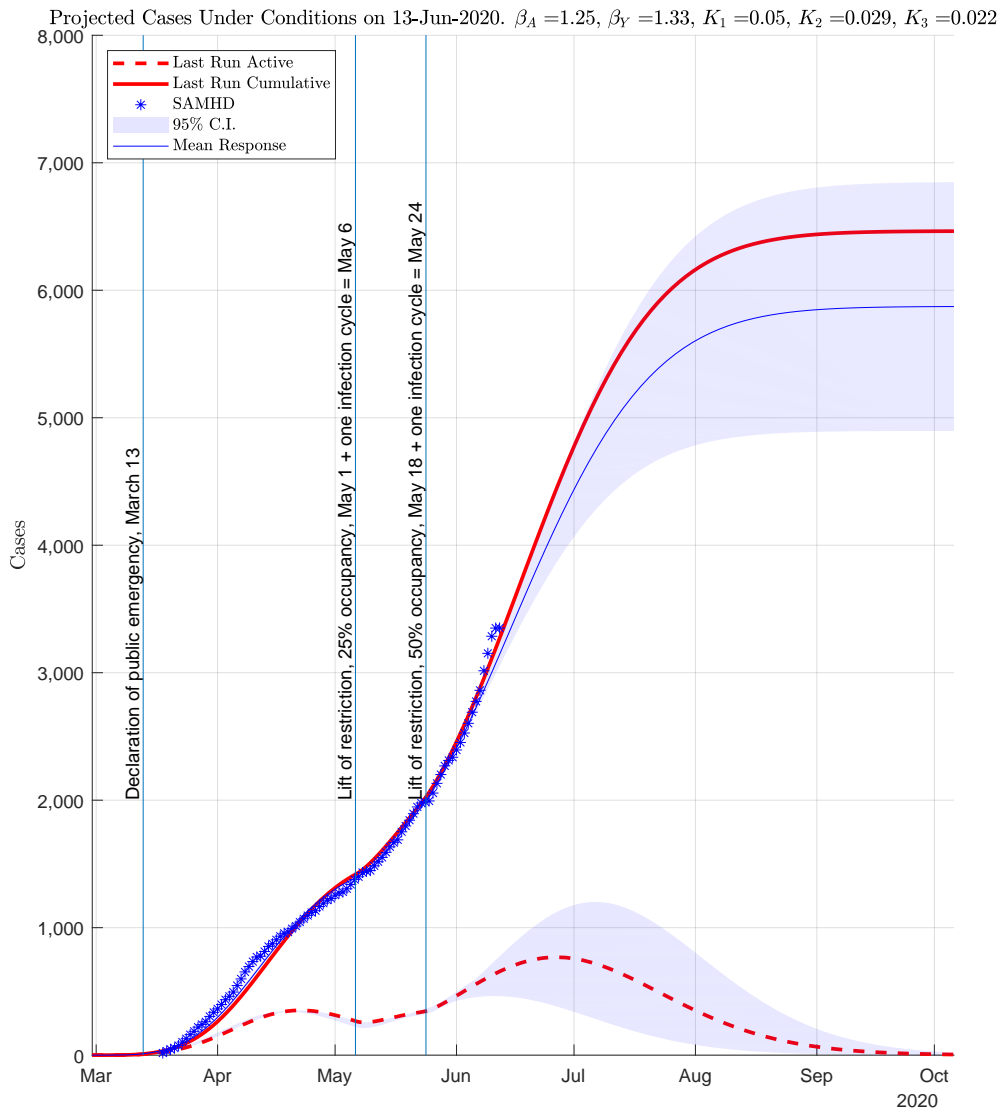

ABRIDGED REPORT

IMPORTANT: 858 congregated cases were removed from analysis on 12-Jun-2020. These cases are not included in projections.

Figure 0.0-1: IMPORTANT: 858 congregated cases were removed from analysis on 12-Jun-2020. These cases are not included in projections. File: SanAntonio12-Jun-2020-EVOLUTION

Colored annular wedge represents confidence interval for projected number of cases. Color represents hazard.

Figure 0.0-2: File: SanAntonio12-Jun-2020-INDICATOR-K3