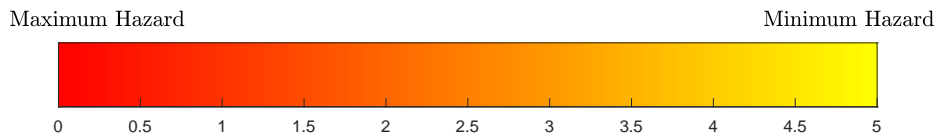

Colored annular wedge represents confidence interval for projected number of cases. Color represents hazard.

Figure 0.0-2: File: SanAntonio12-Jun-2020-INDICATOR-K3