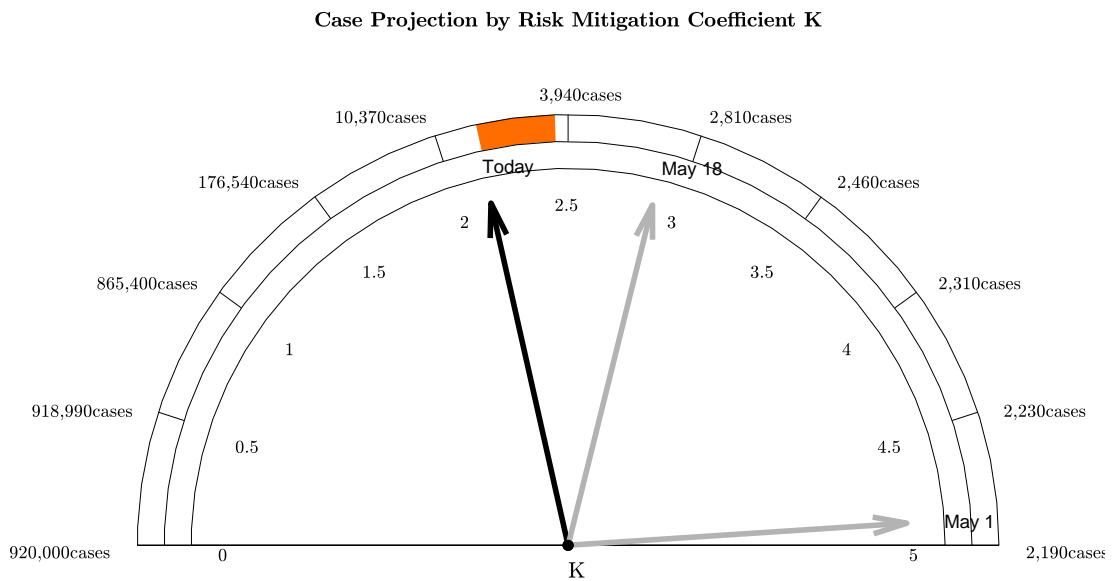

ABRIDGED REPORT

IMPORTANT: 858 congregated cases were removed from analysis on 12-Jun-2020. These cases are not included in projections.

Figure 0.0-1: IMPORTANT: 858 congregated cases were removed from analysis on 12-Jun-2020. These cases are not included in projections. File: SanAntonio12-Jun-2020-EVOLUTION

Colored annular wedge represents confidence interval for projected number of cases. Color represents hazard.

Figure 0.0-2: File: SanAntonio12-Jun-2020-INDICATOR-K3